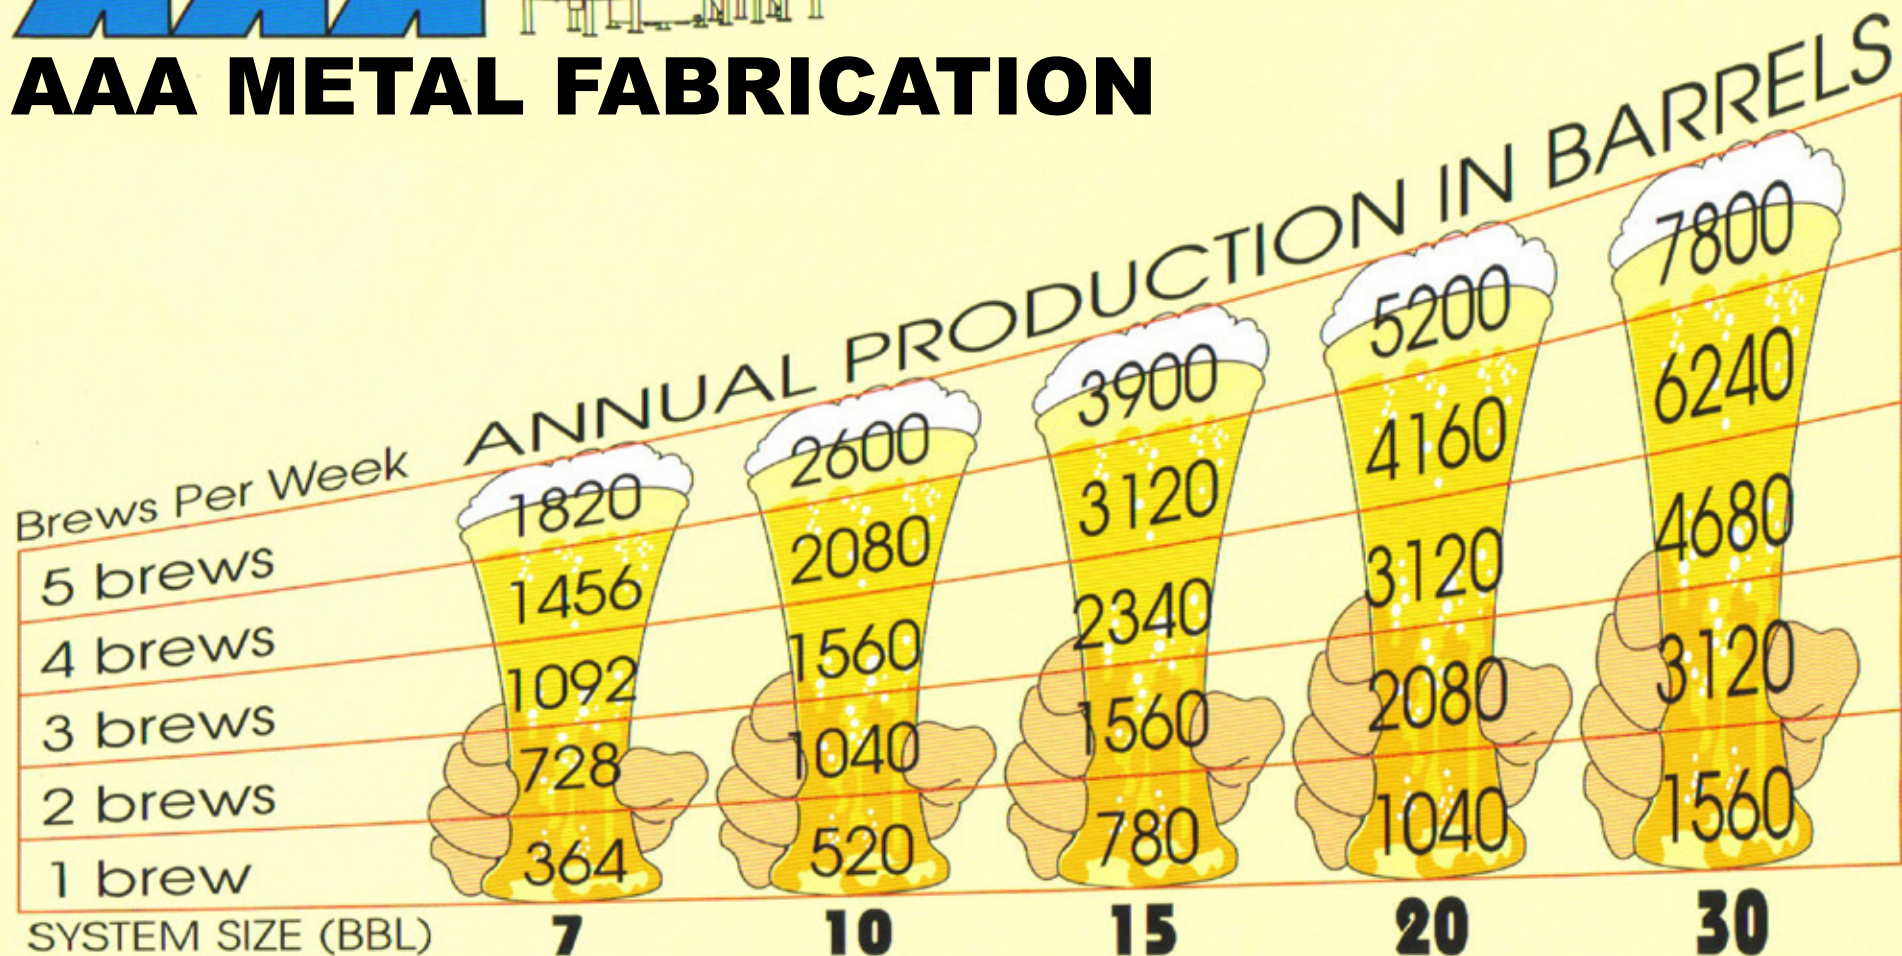

AAA METAL FABRICATION

HOW MUCH BEER CAN I MAKE?

1 BARREL=31 U.S. GALLONS (1.173HL)